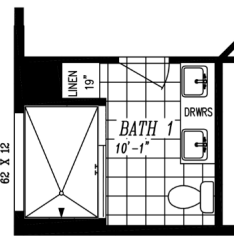

24' x 56'

DIMENSIONS

1,344 sf

LIVING SPACE

3

BEDROOMS

2

BATHROOMS

OVERVIEW

Corner Porch with interesting front entry

Heritage Home Center

(425) 353-5464

or Request Firm Quote

EMAIL US

01 FLOOR PLAN

1,344 SQ FT · 24' x 56'

OPT BATH W/ 6' DECK TUB & DBL LAVS

OPT BATH W/ 48X72 SHWR. & DBL LAVS

OPT. DEN I.P.O. BEDROOM

02 FRONT ELEVATION

FRONT SIDEWALL

REAR SIDEWALL

FRONT ENDWALL

REAR ENDWALL