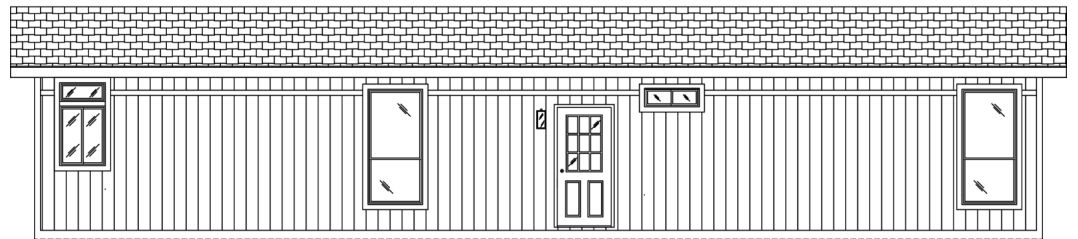

REAR SIDEWALL