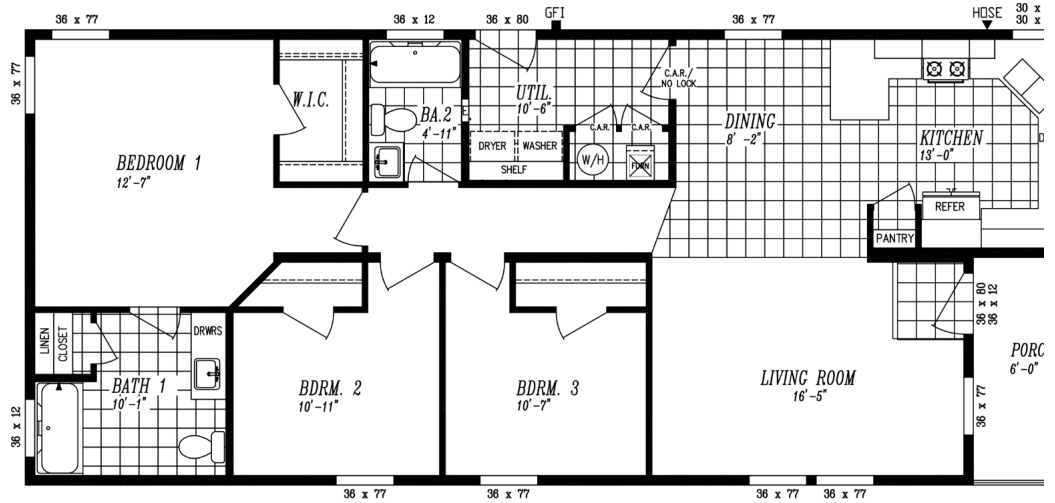

24' x 56'

DIMENSIONS

1,344 sf

LIVING SPACE

3

BEDROOMS

2

BATHROOMS

OVERVIEW

Corner Porch with interesting front entry

Heritage Home Center

(425) 353-5464

or Request Firm Quote

EMAIL US

01 FLOOR PLAN

1,344 SQ FT · 24' x 56'

OPT BATH W/ 6' DECK TUB & DBL LAVS

OPT BATH W/ 48X72 SHWR. & DBL LAVS

OPT. DEN I.P.O. BEDROOM

02 FRONT ELEVATION

FRONT SIDEWALL

REAR SIDEWALL

FRONT ENDWALL

REAR ENDWALL

The Columbia River 2037

3 Bedrooms | 2 Bathrooms | 1,344 sq ft

STANDARD FEATURES

- ✓ Energy Star Rating on home
- ✓ LP Smartside Panel Siding
- ✓ Weather Resistant House Wrap Under Siding
- ✓ Large Dormer with Board and Batten Accent Area
- ✓ Oversized Eaves and Overhangs
- ✓ Architectural Shingles with Lifetime Warranty (Limited)
- ✓ Sherwin Williams Paint - Interior and Exterior
- ✓ Tape and Texture with Square Corner Drywall
- ✓ Baseboard Molding in Vinyl Floor Areas
- ✓ 9' Tall Flat Ceilings
- ✓ Hardwood Cabinets with 42" Tall Overhead Cabinets
- ✓ 6" Recessed LED Lighting
- ✓ Ceiling Fan Ready in Living Room and Family Room
- ✓ Fiberglass Tubs and Showers
- ✓ Pfister Faucets Throughout
- ✓ Congoleum LUX Vinyl Flooring
- ✓ Shaw 25 ounce Stain Resistant Carpet
- ✓ Kwikset Door Hardware
- ✓ 6 Panel Front Door & 9 Lite Rear Door
- ✓ ecobee Smart Thermostat
- ✓ Carrier SmartComfort Electric Furnace
- ✓ 2"x6" Exterior Walls
- ✓ 2"x4" Interior Walls