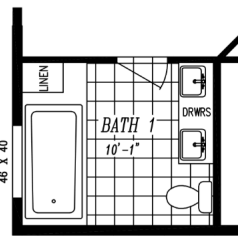

24' x 56'

DIMENSIONS

1,344 sf

LIVING SPACE

3

BEDROOMS

2

BATHROOMS

OVERVIEW

Corner Porch with interesting front entry

Heritage Home Center

(425) 353-5464

or Request Firm Quote

EMAIL US

01 FLOOR PLAN

1,344 SQ FT · 24' x 56'

OPT BATH W/ 6' DECK TUB & DBL LAVS

OPT BATH W/ 48X72 SHWR. & DBL LAVS

OPT. DEN I.P.O. BEDROOM

02 FRONT ELEVATION

FRONT SIDEWALL

REAR SIDEWALL

FRONT ENDWALL

REAR ENDWALL